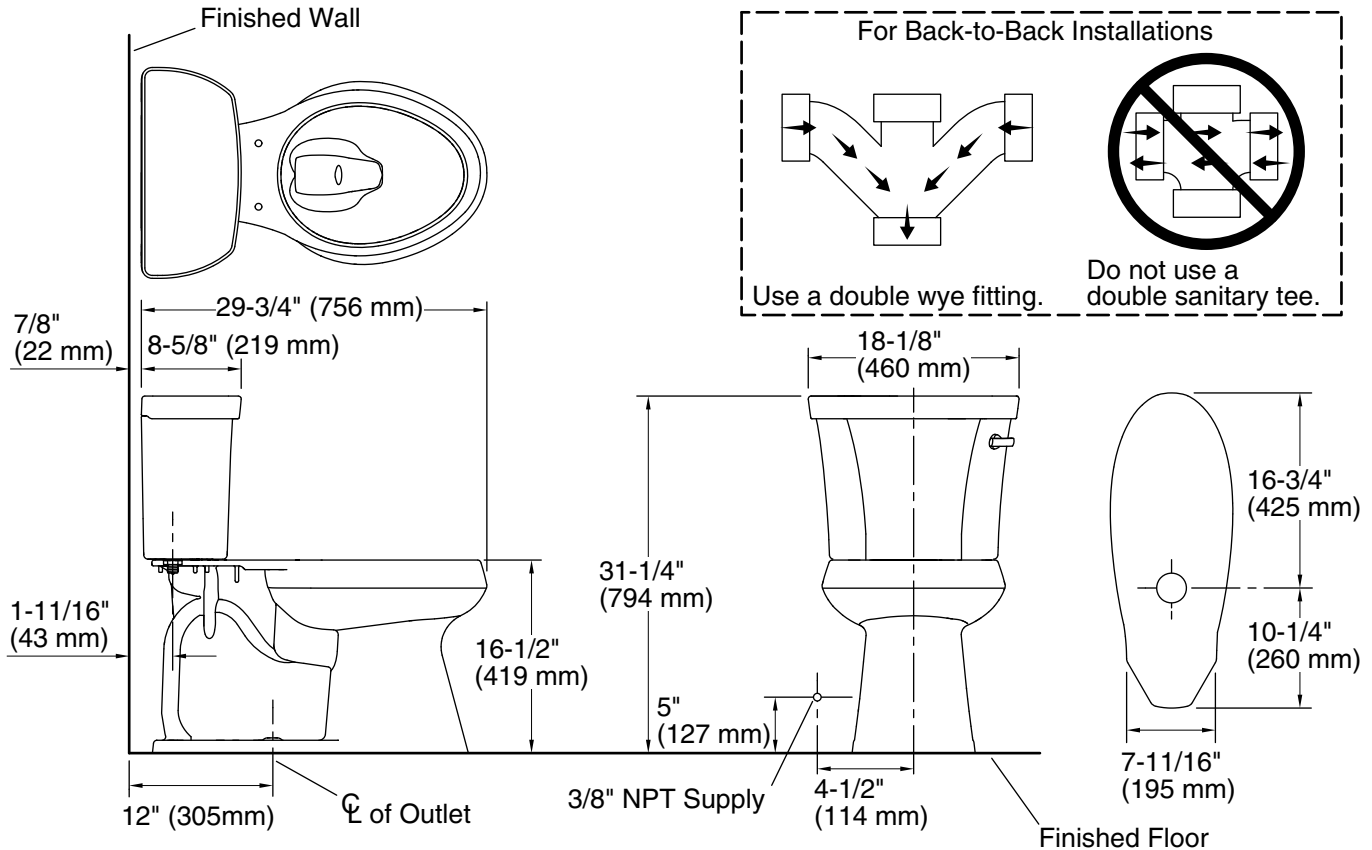

Installation

- Three-bolt quick-connect installation.
- Seat and supply line sold separately.
- Standard 12" (305 mm) rough-in.

Water Conservation & Rebates

- Eligible for consumer rebates in some municipalities.

Included Components

Product consists of:

- K-80020 Elongated chair height toilet bowl
- K-4467-RA Toilet tank, 1.28 gpf

Additional Components:

- Floor Mounting Kit
- Polished Chrome trip lever
- Tank cover

Technical Information

All product dimensions are nominal.

Toilet type:	Two-piece, Floor-mount
Waste Outlet:	Floor
Bowl shape:	Elongated
Flush type:	Class Five®
Trap passageway:	2-1/8" (54 mm)
Water Consumption	
Full:	1.28 gpf (4.8 lpf)
Water surface size:	10-5/8" x 8" (269 mm x 203 mm)
Rim to water surface:	5-3/8" (137 mm)
Rough-in:	12" (305 mm)
Seat-mounting holes:	5-1/2" (140 mm)

Notes

Install this product according to the installation instructions.

For back-to-back toilet installations: Use only a 45° double wye fitting.

ADA, OBC, CSA B651 compliant when installed to the specific requirements of these regulations.